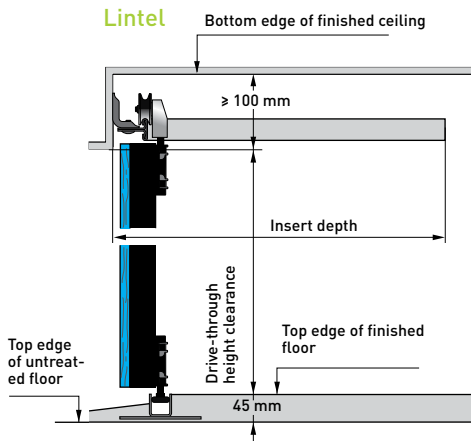

Technical data

The Side Sectional Door is available as a 1-leaf version up to a maximum width of 6000 mm and a maximum height of 3500 mm. It is also available up to a maximum width of 12000 mm as a 2-leaf version. (The minimum order width is 3500 mm.)

Sections are manufactured with fixed grid widths, with the width being adjusted by cutting the lock section and the end section to size.

Door operators

Operators for automatic doors																			
Door height	2250	2375	2500	2750	3000	3250	3500	3750	4000	4500	5000	5500	6000	7000	8000	9000	10000	11000	12000
3500														2 x	2 x	2 x	2 x	2 x	2 x
3250														2 x	2 x	2 x	2 x	2 x	2 x
3000														2 x	2 x	2 x	2 x	2 x	2 x
2750														2 x	2 x	2 x	2 x	2 x	2 x
2500														2 x	2 x	2 x	2 x	2 x	2 x
2375														2 x	2 x	2 x	2 x	2 x	2 x
2250														2 x	2 x	2 x	2 x	2 x	2 x
2125														2 x	2 x	2 x	2 x	2 x	2 x
2000														2 x	2 x	2 x	2 x	2 x	2 x
Door width	2250	2375	2500	2750	3000	3250	3500	3750	4000	4500	5000	5500	6000	7000	8000	9000	10000	11000	12000

■ Magic 600
■ Magic 600 long
■ Magic 1000
■ Magic 1000 long
■ Magic 1000 NG 3
■ Magic 1000 NG 4

Assembly dimensions