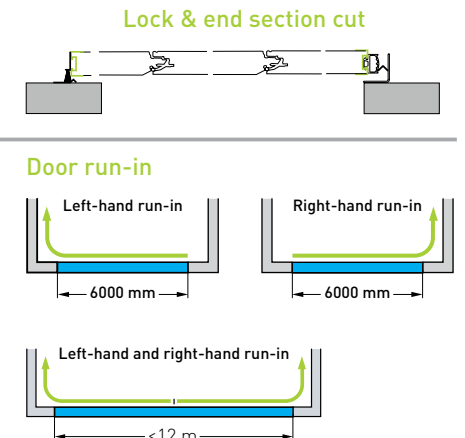

■ Magic 600
 ■ Magic 600 long
 ■ Magic 1000
 ■ Magic 1000 long
 ■ Magic 1000 NG 3
 ■ Magic 1000 NG 4

Assembly dimensions

Construction types

Side stop

Curve solutions

Section types

ENTRE/MATIC

Entrematic is an innovative new company supplying automatic entry systems and is full of familiar faces.