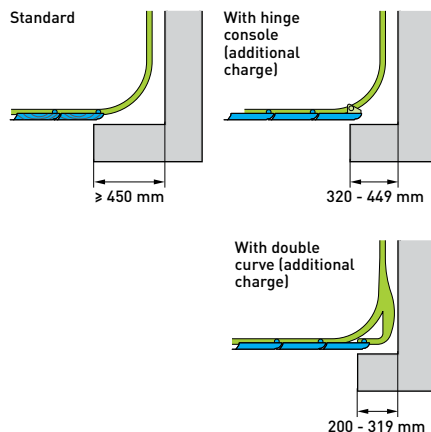

Sections are manufactured with fixed grid widths, with the width being adjusted by cutting the lock section and the end section to size.

Door operators

Operators for automatic doors																			
Door height	2250	2375	2500	2750	3000	3250	3500	3750	4000	4500	5000	5500	6000	7000	8000	9000	10000	11000	12000
3500														2 x	2 x	2 x	2 x	2 x	2 x
3250														2 x	2 x	2 x	2 x	2 x	2 x
3000														2 x	2 x	2 x	2 x	2 x	2 x
2750														2 x	2 x	2 x	2 x	2 x	2 x
2500														2 x	2 x	2 x	2 x	2 x	2 x
2375														2 x	2 x	2 x	2 x	2 x	2 x
2250														2 x	2 x	2 x	2 x	2 x	2 x
2125														2 x	2 x	2 x	2 x	2 x	2 x
2000														2 x	2 x	2 x	2 x	2 x	2 x
Door width	2250	2375	2500	2750	3000	3250	3500	3750	4000	4500	5000	5500	6000	7000	8000	9000	10000	11000	12000

■ Magic 600
 ■ Magic 600 long
 ■ Magic 1000
 ■ Magic 1000 long
 ■ Magic 1000 NG 3
 ■ Magic 1000 NG 4

Assembly dimensions

Construction types

Side stop

Curve solutions

Section types

ENTRE/MATIC

Entrematic is an innovative new company supplying automatic entry systems and is full of familiar faces.