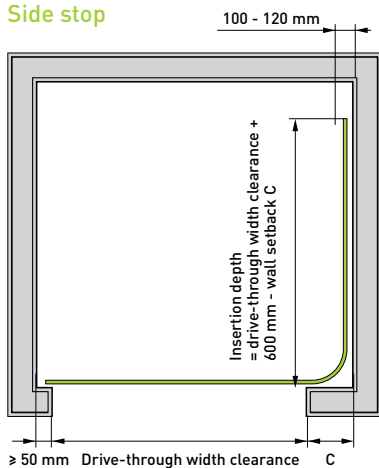

■ Magic 600
 ■ Magic 600 long
 ■ Magic 1000
 ■ Magic 1000 long
 ■ Magic 1000 NG 3
 ■ Magic 1000 NG 4

Assembly dimensions

Construction types

Side stop

Curve solutions

Section types

ENTRE/MATIC

Entrematic is an innovative new company supplying automatic entry systems and is full of familiar faces.