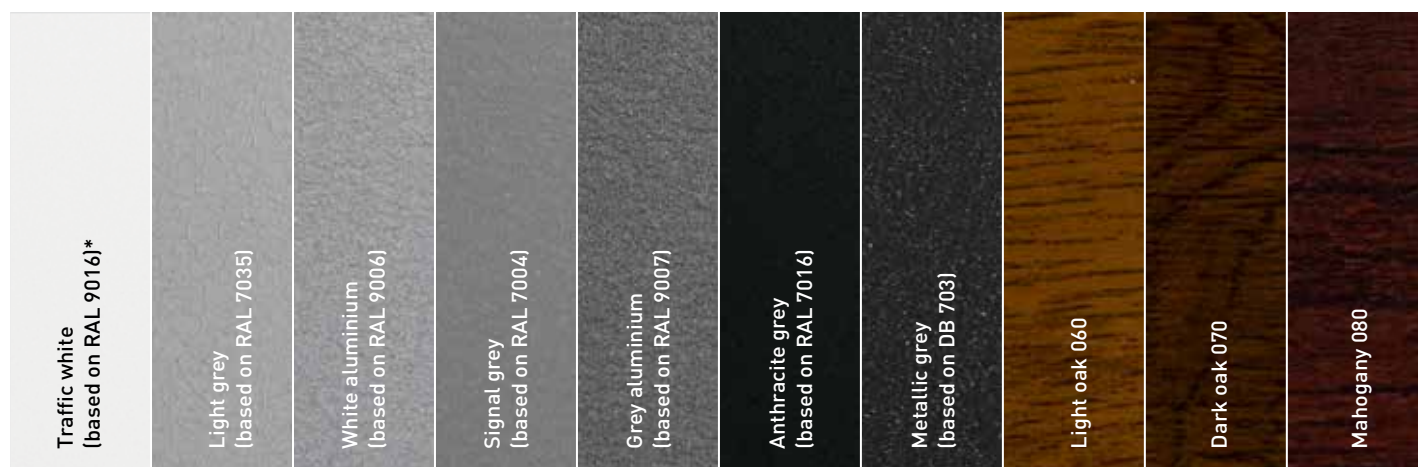

Black metal

Stainless steel

Brass gilt

Silver

Ergonomic handles

Comfort, functionality, reliability - it's all in your hands. It is so easy to open and close the door. For the Side Sectional Door, the choice between a black metal or silver handle is included as standard. Stainless steel and brass gilt are also optionally available.

Take your time in selecting the right colour for your house.

Of course, you are always free to choose a shade according to RAL if you do not like any of the standard colours available for the original coated or painted finish.

Standard colours with original coated finish

* Basic shade available as standard for a lower price

Standard colours with painted finish

Colour differences are possible due to the printing process.

The models.