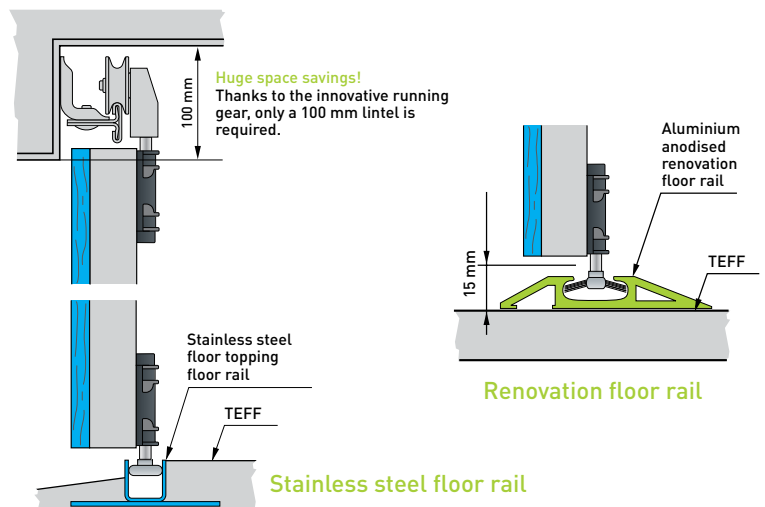

■ Magic 600
 ■ Magic 600 long
 ■ Magic 1000
 ■ Magic 1000 long
 ■ Magic 1000 NG 3
 ■ Magic 1000 NG 4

Assembly dimensions

Construction types

Side stop

Curve solutions

Section types

ENTRE/MATIC

Entrematic is an innovative new company supplying automatic entry systems and is full of familiar faces.